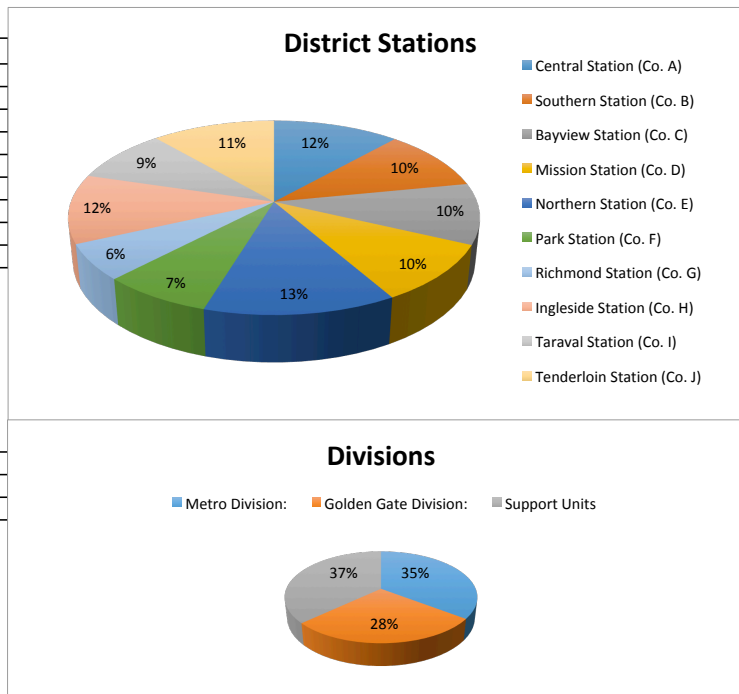

40 - HR CIT Certified Personnel

Ranks:	
Deputy Chiefs:	1
Commanders:	1
Captains:	5
Lieutenants:	42
Sergeants:	234
Officers:	839
Total Sworn:	1122
PSA (Airport):	12
Other Non-Sworn:	10
Total Non-Sworn:	22
Total:	1144

District Stations	
Central Station (Co. A)	84
Southern Station (Co. B)	74
Bayview Station (Co. C)	73
Mission Station (Co. D)	70
Northern Station (Co. E)	94
Park Station (Co. F)	54
Richmond Station (Co. G)	43
Ingleside Station (Co. H)	83
Taraval Station (Co. I)	65
Tenderloin Station (Co. J)	82

Divisions	
Metro Division:	404
Golden Gate Division:	318
Support Units	422

2019 CIT 40 - Hour Courses	
February 25th - 28th, 2019	
March 11th - 14th, 2019	
April 22nd - 25th, 2019	
May 6th - 9th, 2019	
July 29th - August 1st, 2019	
August 26th - 29th, 2019	
September 16th - 19th, 2019	
October 28th - 31st, 2019	

40 - Hour CIT by Year	
2011	1
2012	3
2013	3
2014	4
2015	4
2016	10
2017	6
2018	7
2019	8
2020	
2021	
2022	
2023	
2024	
2025	
Total:	46