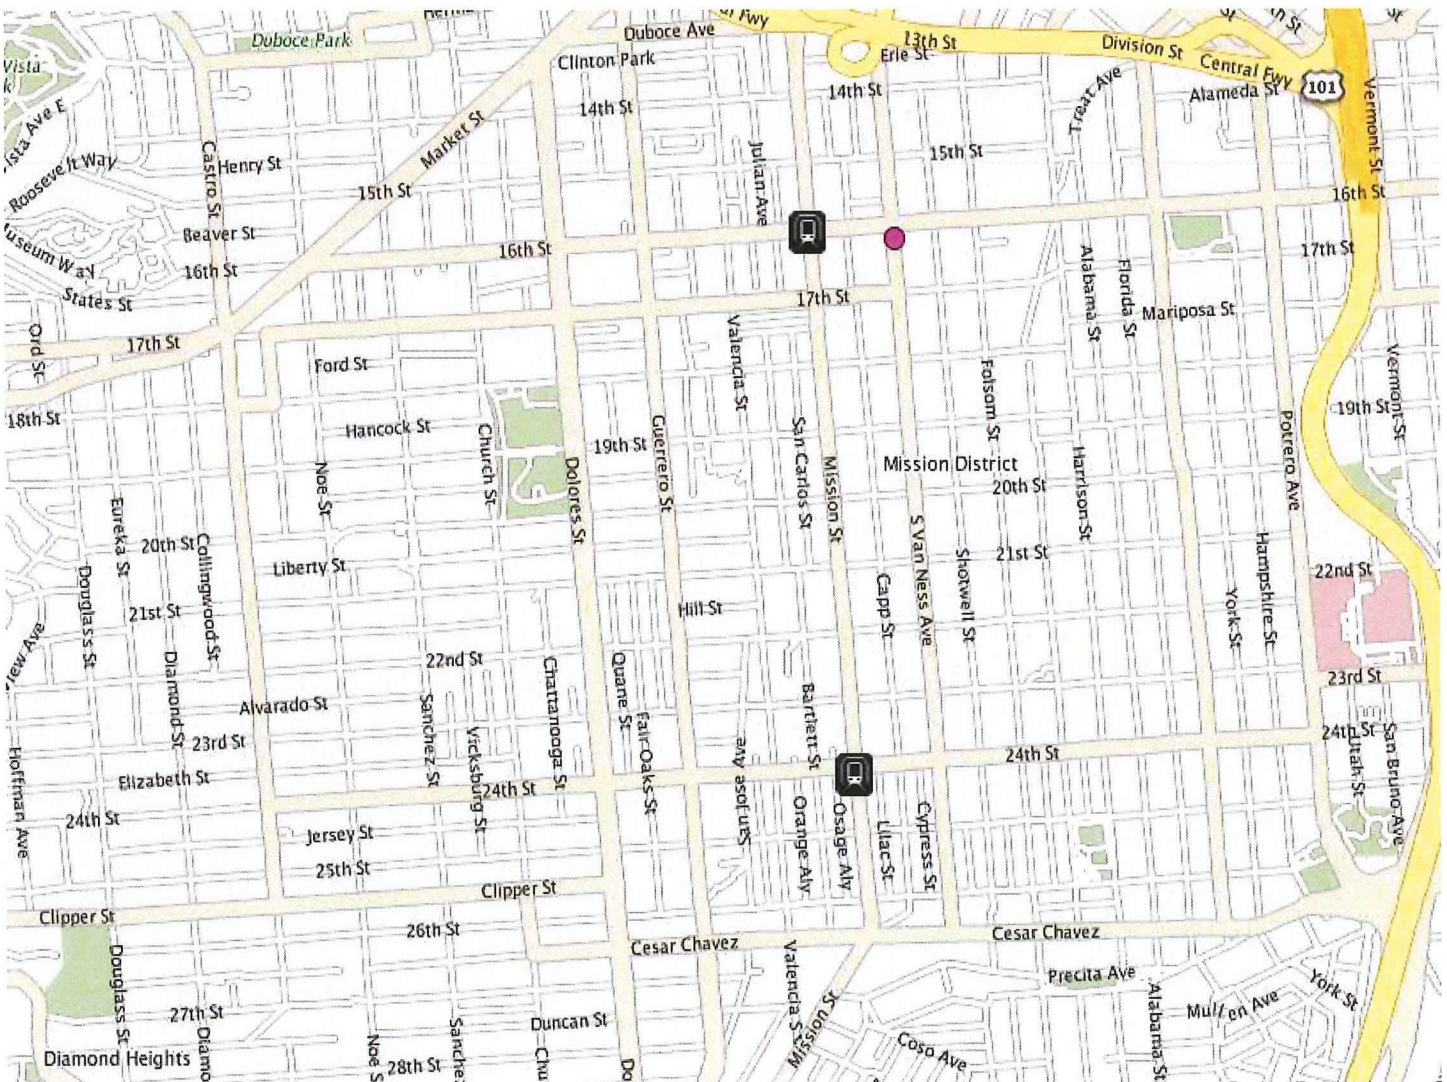

Mission Police Station Newsletter

February 2019

Crime Statistics

Arson:

Mission Police Station
630 Valencia St.
San Francisco CA 94110
SFPDMissionStation@sfgov.org

Emergency: 911
(Dispatch) Non Emergency: 415-553-0123
Mission Station: 415-558-5400
Website: missionpolicestation.org