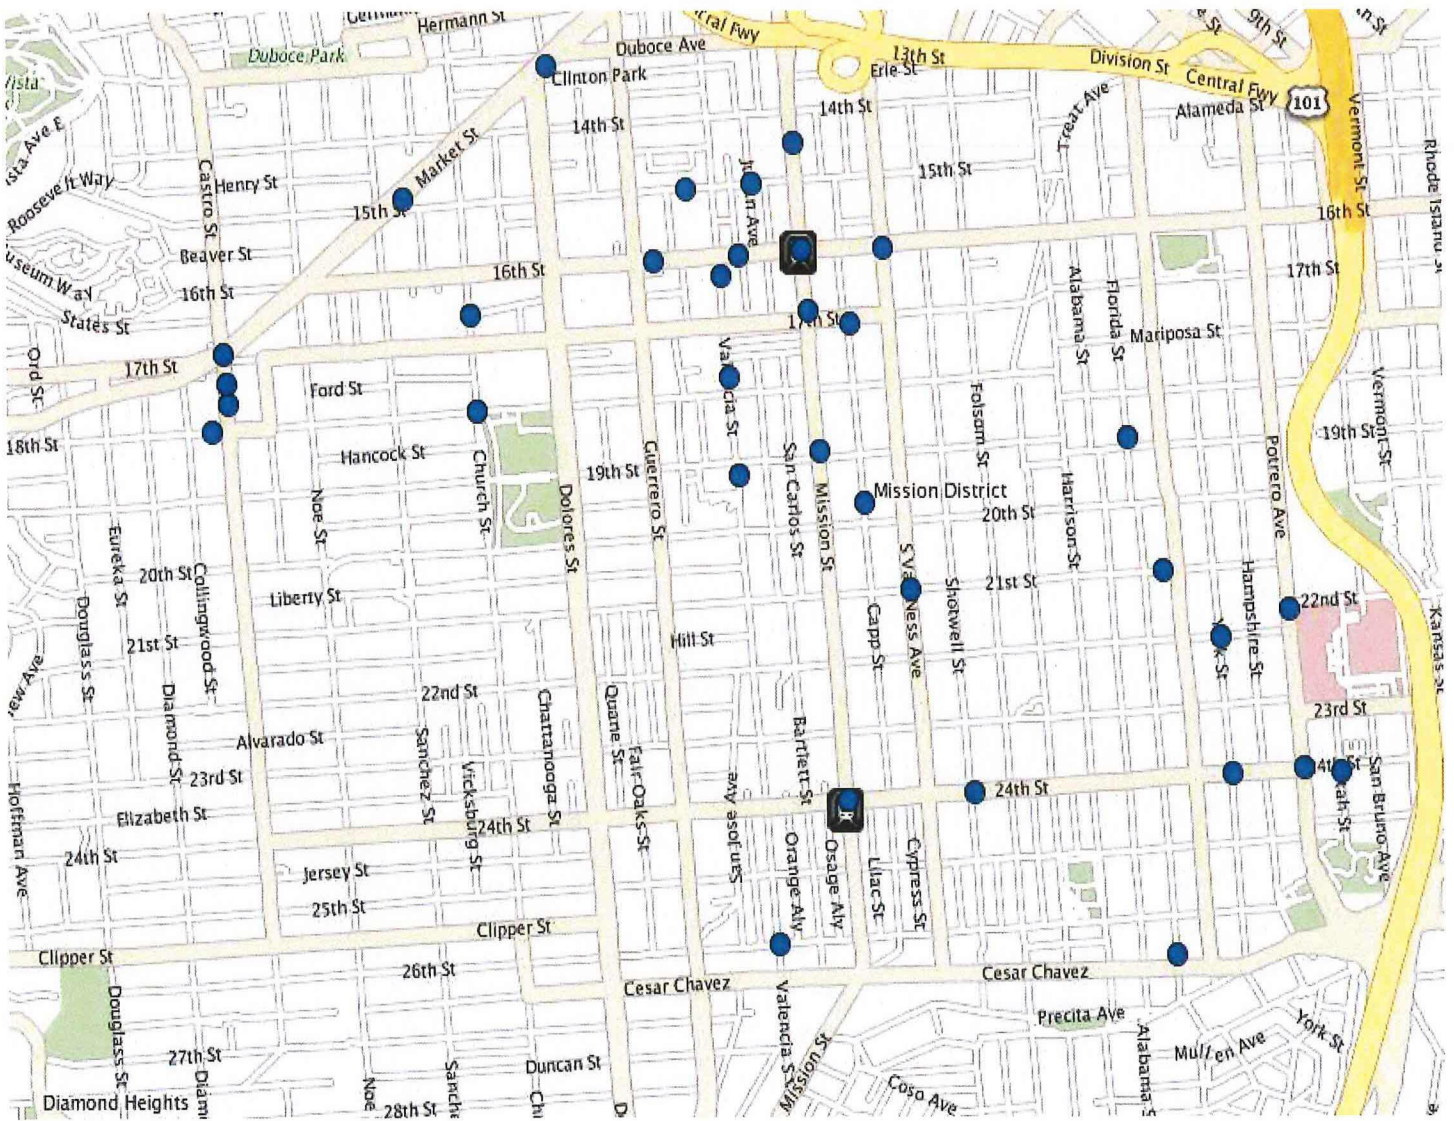

Mission Police Station Newsletter

February 2019

Captain Gaetano Caltagirone
Commanding Officer

Crime Statistics

Rape:

Mission Police Station
630 Valencia St.
San Francisco CA 94110
SFPDMissionStation@sfgov.org

Crime Statistics

Aggravated Assault:

Mission Police Station
630 Valencia St.
San Francisco CA 94110
SFPDMissionStation@sfgov.org

Emergency: 911
(Dispatch) Non Emergency: 415-553-0123
Mission Station: 415-558-5400
Website: missionpolicestation.org