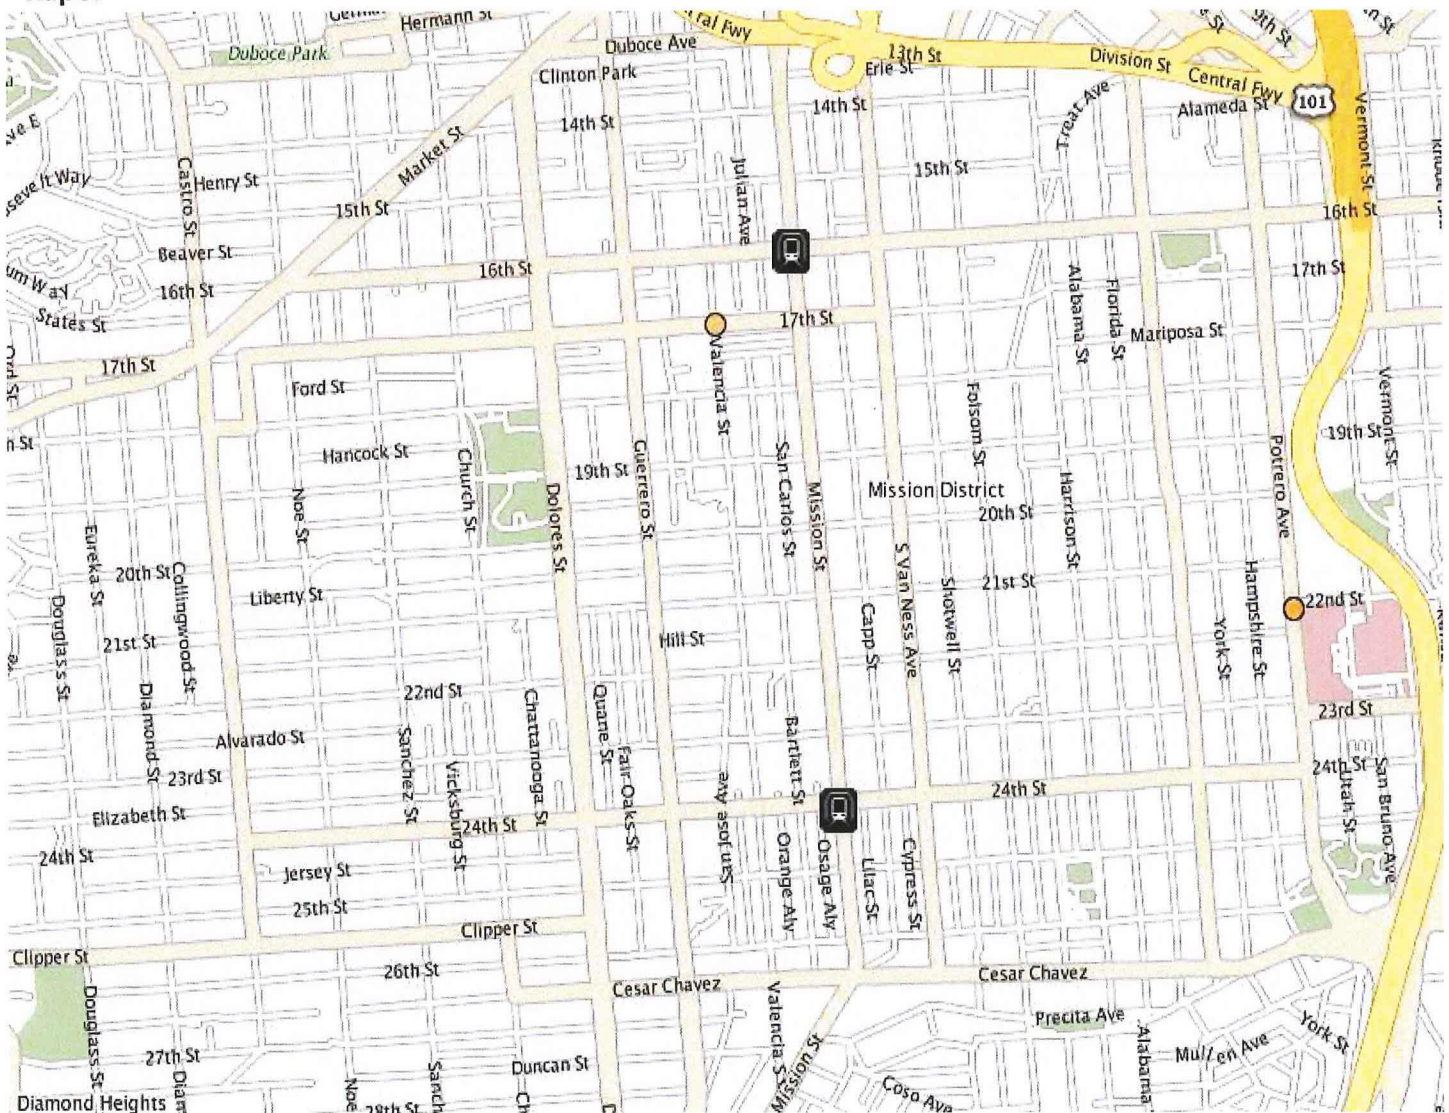

Mission Police Station Newsletter

February 2019

Captain Gaetano Caltagirone
Commanding Officer

Crime Statistics

Rape:

Mission Police Station
630 Valencia St.
San Francisco CA 94110
SFPDMissionStation@sfgov.org