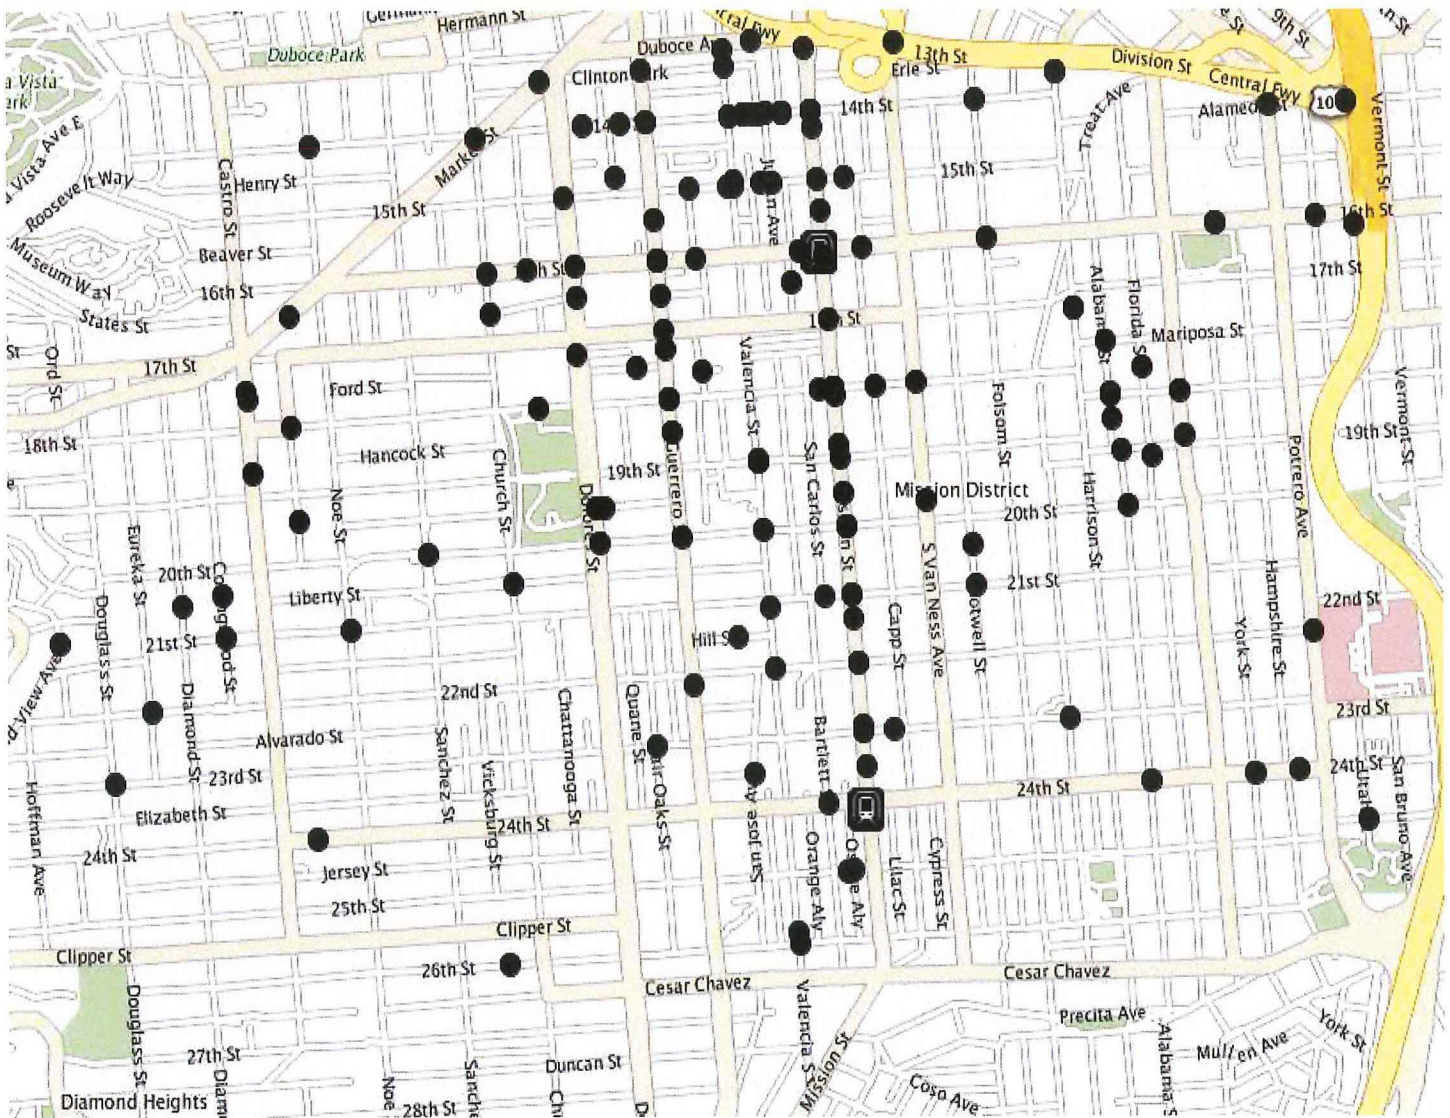

Mission Police Station Newsletter

February 2019

Captain Gaetano Caltagirone
Commanding Officer

Crime Statistics

Autoboost:

Mission Police Station
630 Valencia St.
San Francisco CA 94110
SFPDMissionStation@sfgov.org