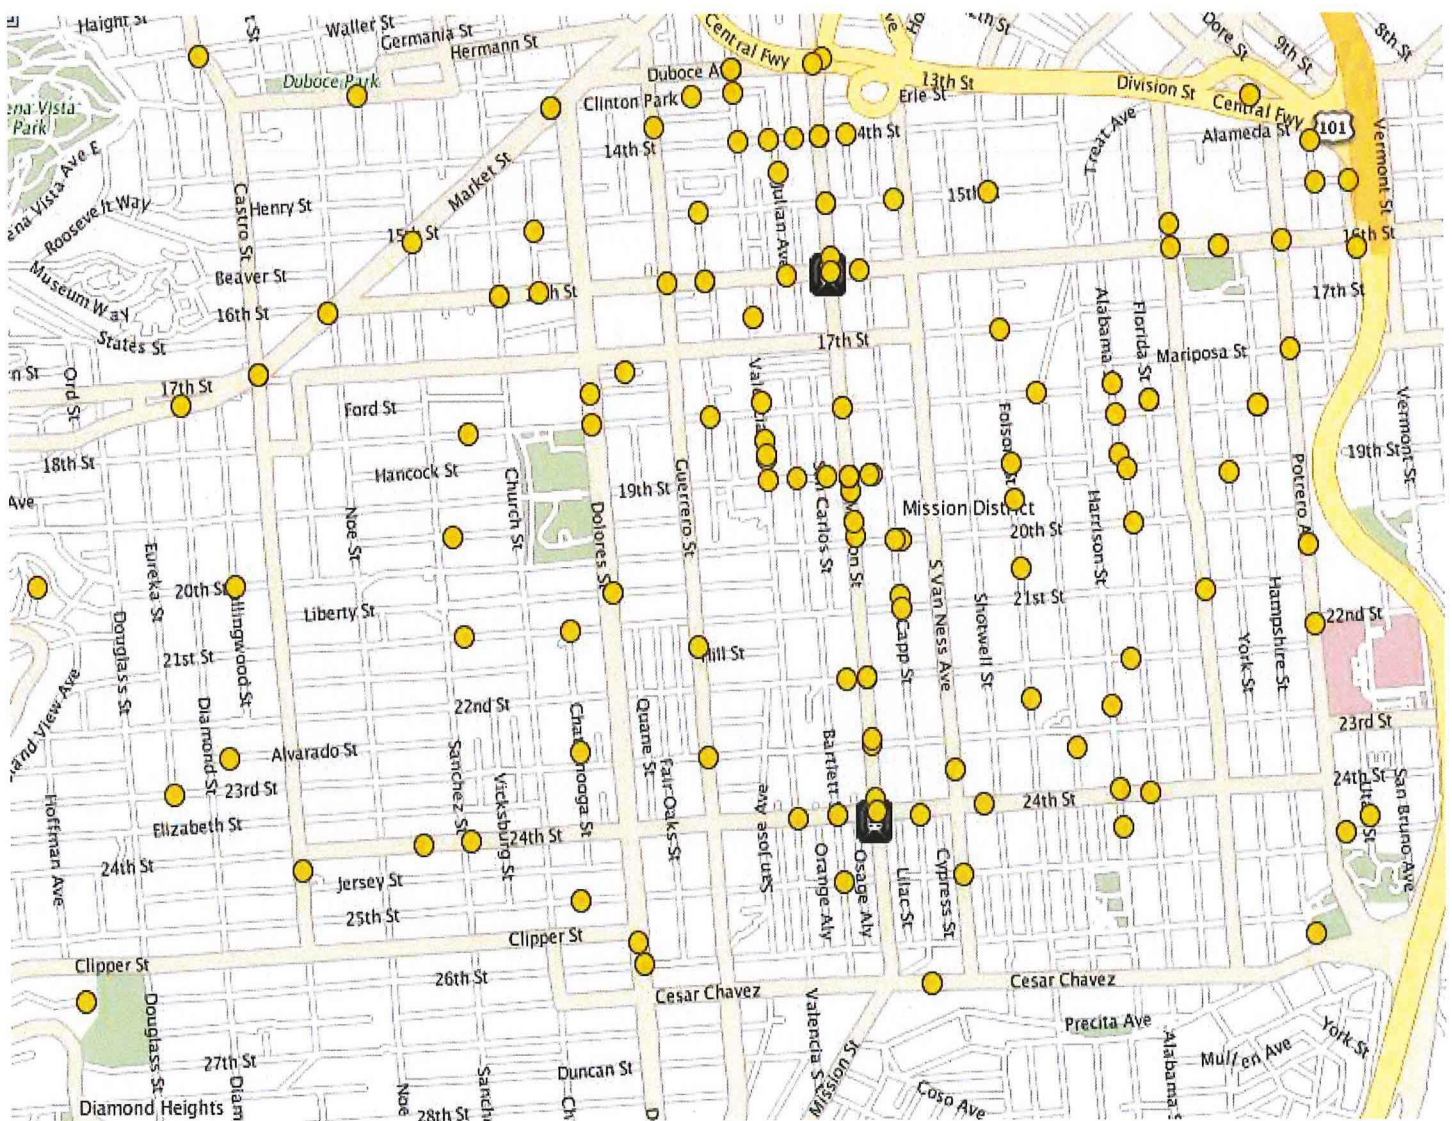

Crime Statistics

Larceny & Theft:

Mission Police Station
630 Valencia St.
San Francisco CA 94110
SFPDMissionStation@sfgov.org

Emergency: 911
(Dispatch) Non Emergency: 415-553-0123
Mission Station: 415-558-5400
Website: missionpolicestation.org