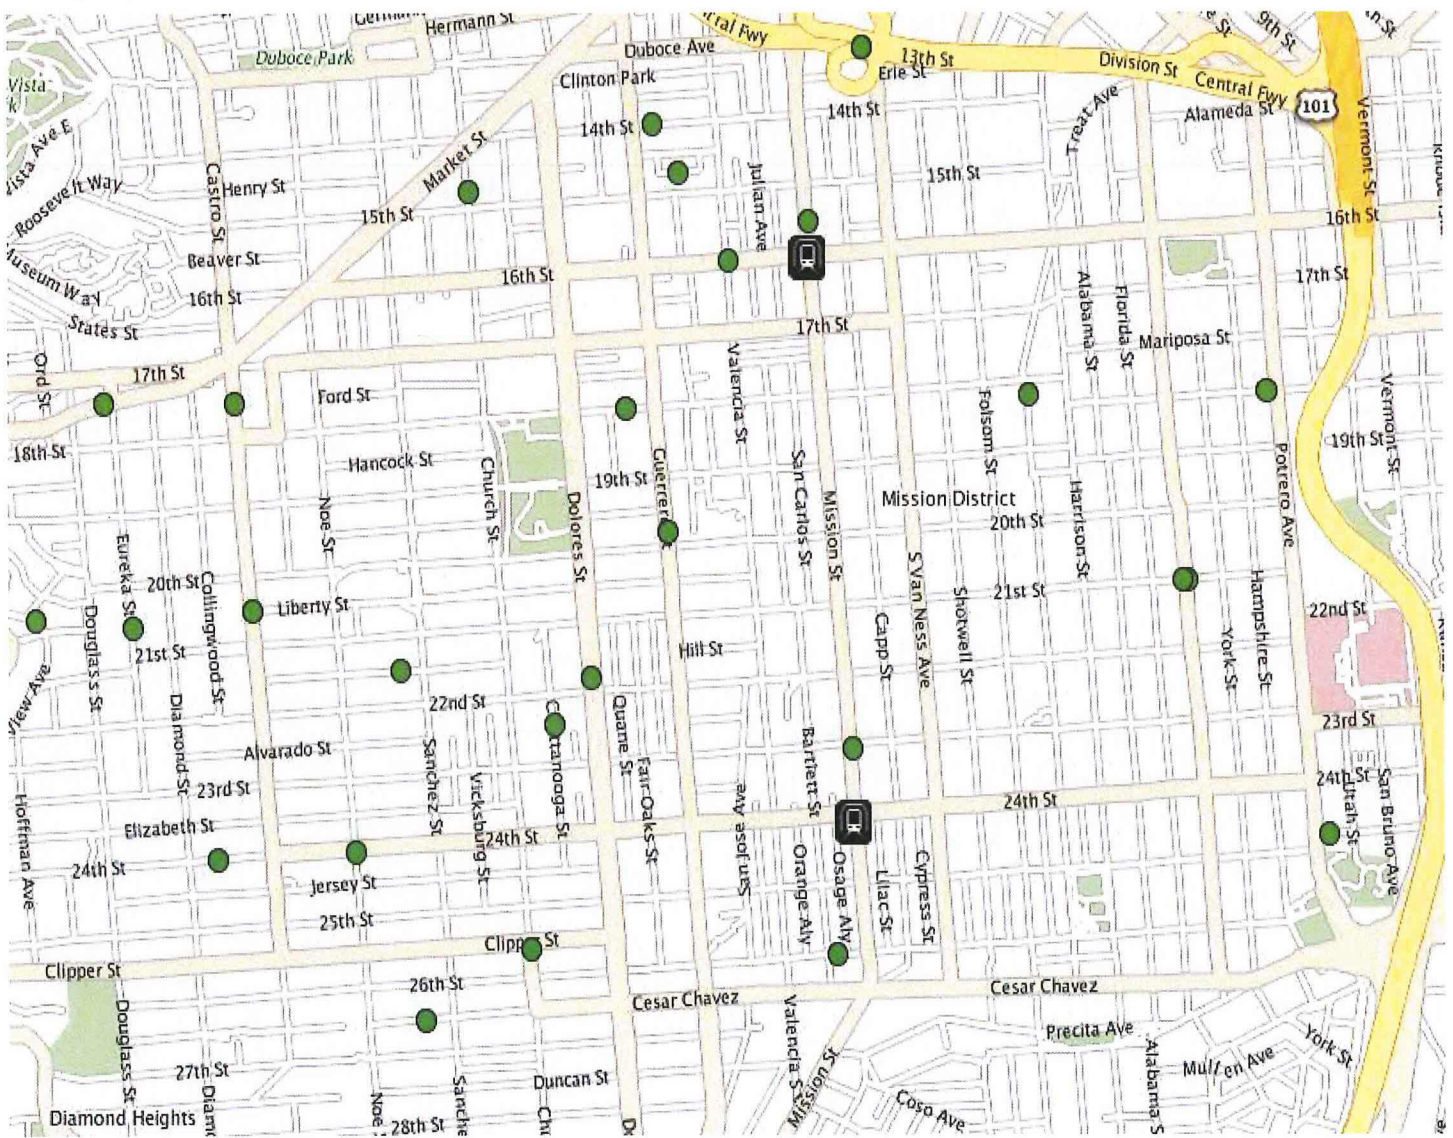

Mission Police Station Newsletter

February 2019

Captain Gaetano Caltagirone
Commanding Officer

Crime Statistics

Burglary:

Mission Police Station
630 Valencia St.
San Francisco CA 94110
SFPDMissionStation@sfgov.org