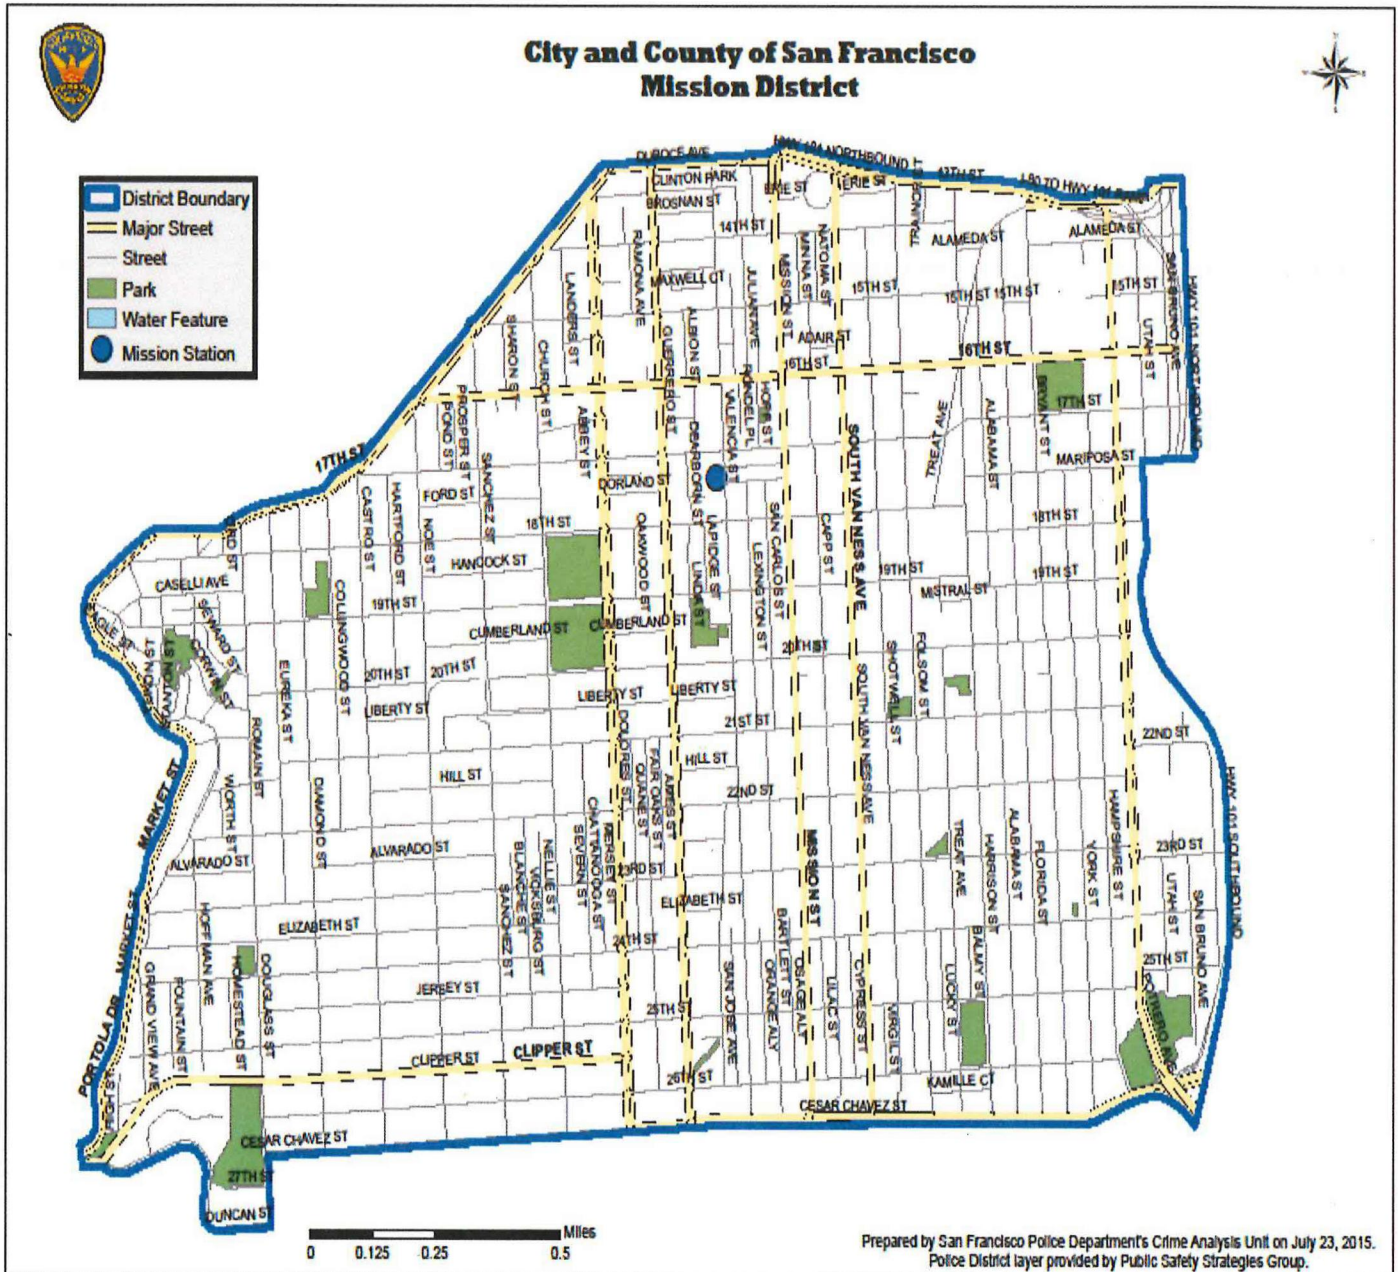

Mission Police Station Newsletter

February 2019

Mission Police Station
630 Valencia St.
San Francisco CA 94110
SFPDMissionStation@sfgov.org

Emergency: 911
(Dispatch) Non Emergency: 415-553-0123
Mission Station: 415-558-5400

Mission Police Station Newsletter

February 2019

Captain Gaetano Caltagirone
Commanding Officer

Crime Statistics

Violent Crimes	January 2019
Homicide	0
Rape*	3
Robbery	35
Aggravated Assault	36
Total:	74
Property Crimes	
Burglary	29
Larceny/Theft	146
Theft from Vehicle	160
Arson	1
Total:	336

Mission Police Station
630 Valencia St.
San Francisco CA 94110
SFPDMissionStation@sfgov.org

Emergency: 911
(Dispatch) Non Emergency: 415-553-0123
Mission Station: 415-558-5400
Website: missionpolicestation.org